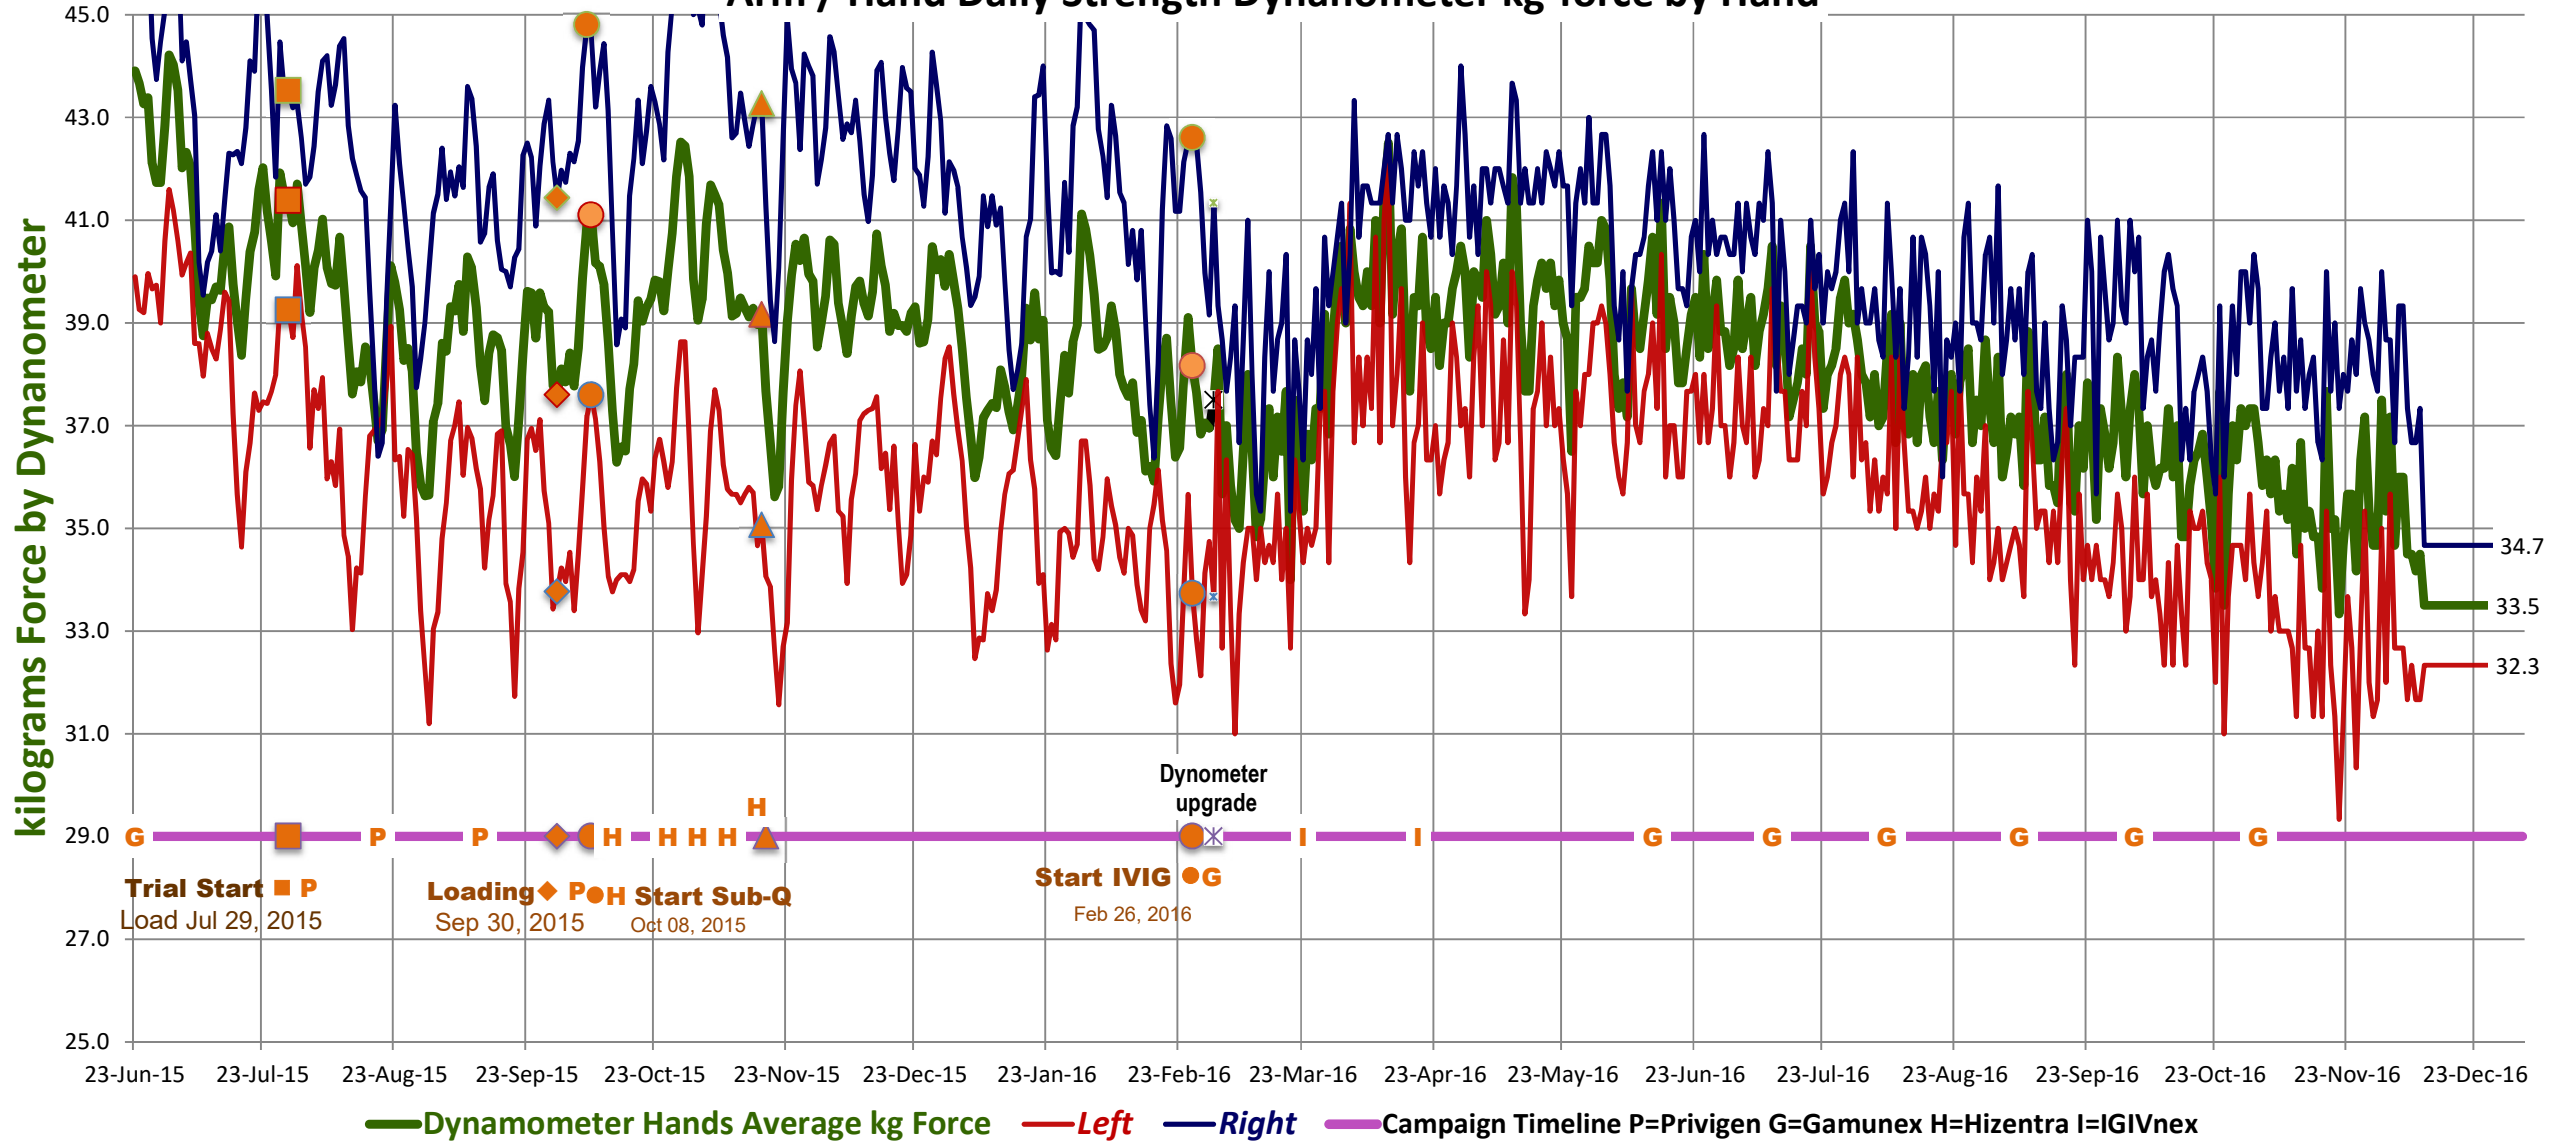

Arm / Hand Daily Strength Dynamometer kg-force by Hand

—Dynamometer Hands Average kg Force —Left —Right —Campaign Timeline P=Privigen G=Gamunex H=Hizentra I=IGIVnex